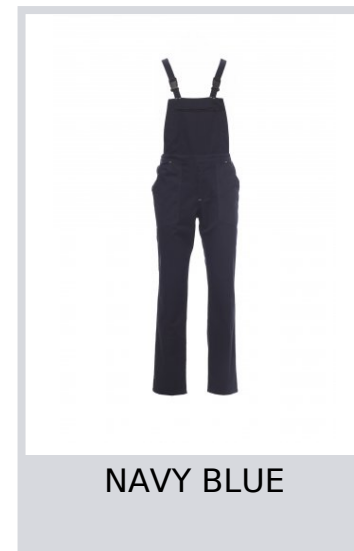

TROLLEY

001263-0331

Bib with extensive renal protection, elastic braces and buckle with snap closure, side opening with buttons and flap closure with zip, elastic waistband. Double seams on the crotch and inside leg. Chest pocket with badge holder and zip closure, two front pockets and pen holder pocket, right side tape measure pocket and a back pocket with flap and Velcro closure.

Composition: 100% COTTON

Appearance: SANFOR TWILL

Weight: 260 GR/MQ

Sizes: XXS-XS-S-M-L-XL-XXL-3XL-4XL-5XL

Packaging: 1/15

MADE IN: MADE IN PAKISTAN

HS CODE: 62034251

Colors