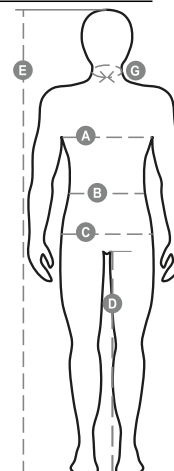

TROLLEY

001263-0331

Bib with extensive renal protection, elastic braces and buckle with snap closure, side opening with buttons and flap closure with zip, elastic waistband. Double seams on the crotch and inside leg. Chest pocket with badge holder and zip closure, two front pockets and pen holder pocket, right side tape measure pocket and a back pocket with flap and Velcro closure.

Composition: 100% COTTON

Appearance: SANFOR TWILL

Weight: 260 GR/MQ

Sizes: XXS-XS-S-M-L-XL-XXL-3XL-4XL-5XL

Packaging: 1/15

MADE IN: MADE IN PAKISTAN

HS CODE: 62034251

Colors

NAVY BLUE

SMOKE

Size Guide

International Sizes	XXS		XS		S		M		L		XL		XXL		3XL		4XL		5XL	
IT - DE	36	38	40	42	44	46	48	50	52	54	56	58	60	62	64	66	68	70	72	74
FR - ES	32	34	36	38	40	42	44	46	48	50	52	54	56	58	60	62	64	66	68	70
UK Top	29	30	31	33	34	36	38	39	41	42	44	46	47	48	50	52	53	55	56	58
UK Trousers	25	27	28	29	30	32	33	34	36	38	40	41	43	45	46	48	49	51	52	54
(G) - cm	37	37	38	38	39	39	40	40	41	41	42,5	42,5	44	44	45	45	46	46	47	47
(G) - in	14½	14½	15	15	15½	15½	15¾	15¾	16	16	16¾	16¾	17¼	17¼	17¾	17¾	18	18	18½	18½
(A) - cm	72	76	80	84	88	92	96	100	104	108	112	116	120	124	128	132	136	140	144	148
(A) - in	28	30	31	33	34	36	38	39	41	42	44	46	47	48	50	52	53	55	56	58
(B) - cm	64	68	72	74	76	80	84	88	92	96	100	104	108	112	116	120	124	128	132	136
(B) - in	25	27	28	29	30	32	33	34	36	38	40	41	43	45	46	48	49	51	52	54
(C) - cm	80	84	88	90	92	96	100	104	108	112	116	120	124	128	132	136	140	144	148	152
(C) - in	31	33	34	35	36	38	39	41	42	44	46	47	49	50	52	53	55	56	58	59
(D) - cm	82	82	84	84	85	85	86	86	87	87	88	88	88	88	88	88	89	89	89	89
(D) - in	32	32	33	33	33	33	33	33	34	34	34	34	34	34	34	34	35	35	35	35
(E) - cm					170/181				175/187				175/189							
(E) - in					67/71				69/73				69/75							